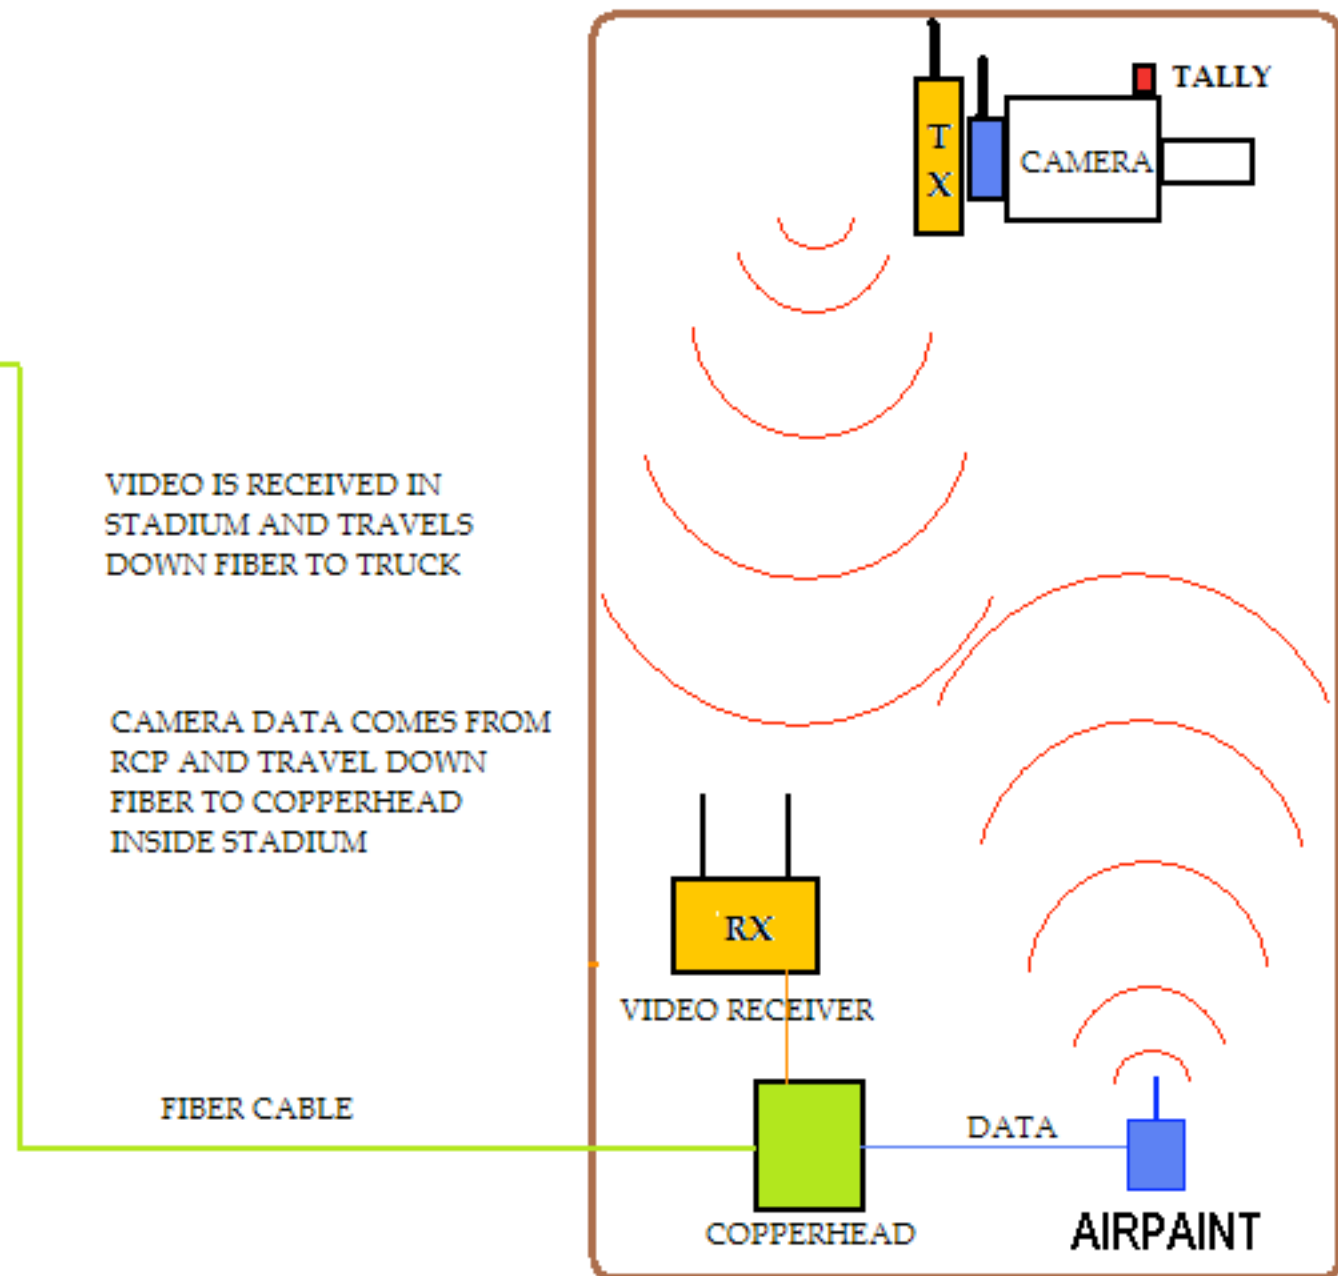

AIRPAINT TRUCK SOLUTION USING VIDEO TRANSMITTER AND TELECAST FIBER

WHEN CCU IS TALLIED FROM SWITCHER DATA PASSES THROUGH RCP AND AIRPAINT TO TURN ON CAMERA TALLY

FIBER CABLE PASSING HDSI VIDEO AND CAMERA RCP DATA

SONY RCP CABLE

HDSI FROM CAMERA AND RECEIVER IN STADIUM

AIRPAINT TRUCK SOLUTION