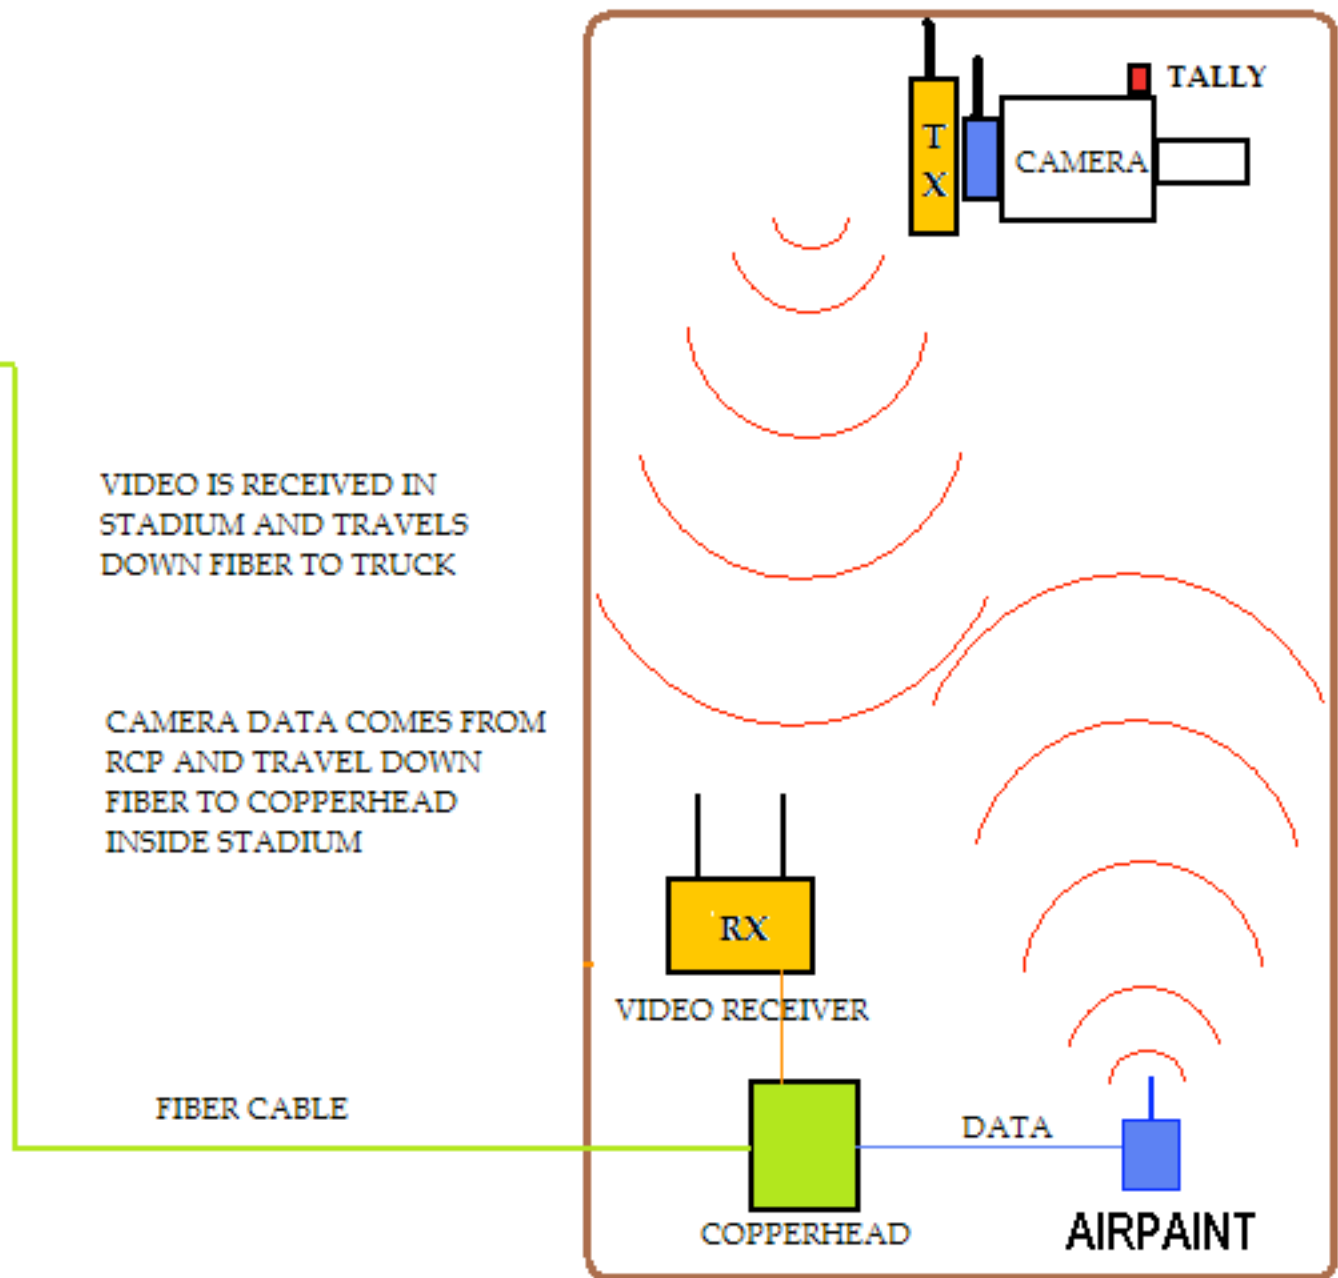

AIRPAINT TRUCK SOLUTION USING VIDEO TRANSMITTER AND TELECAST FIBER

WHEN CCU IS TALLIED FROM SWITCHER DATA PASSES THROUGH RCP AND AIRPAINT TO TURN ON CAMERA TALLY

FIBER CABLE PASSING HDSI VIDEO AND CAMERA RCP DATA

SONY RCP CABLE

HDSI FROM CAMERA AND RECEIVER IN STADIUM

AIRPAINT TRUCK SOLUTION