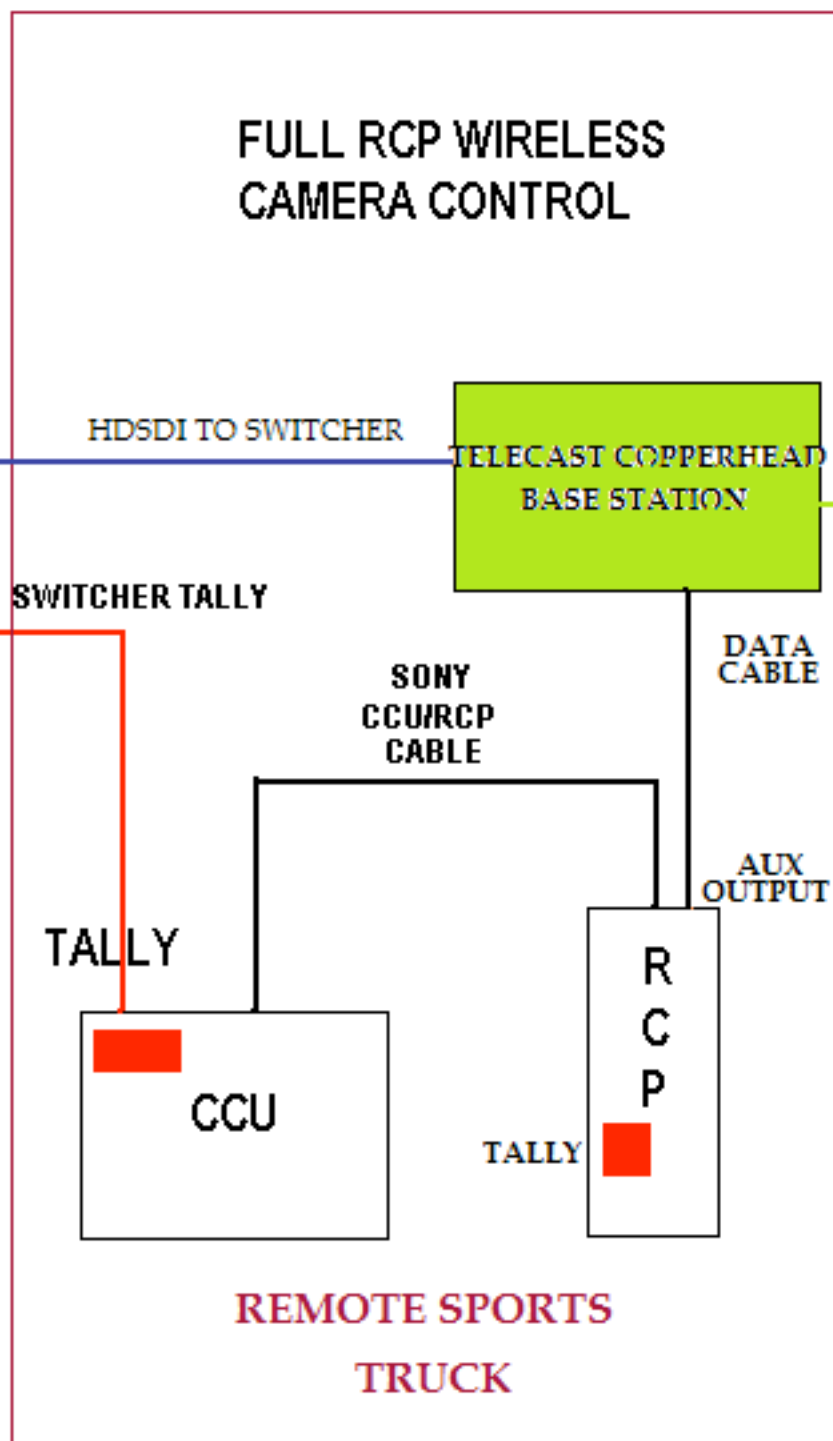

AIRPAINT TRUCK SOLUTION USING VIDEO TRANSMITTER AND TELECAST FIBER

WHEN CCU IS TALLIED FROM SWITCHER DATA PASSES THROUGH RCP AND AIRPAINT TO TURN ON CAMERA TALLY

FIBER CABLE PASSING HDSI VIDEO AND CAMERA RCP DATA

SONY RCP CABLE

HDSI FROM CAMERA AND RECEIVER IN STADIUM

AIRPAINT TRUCK SOLUTION